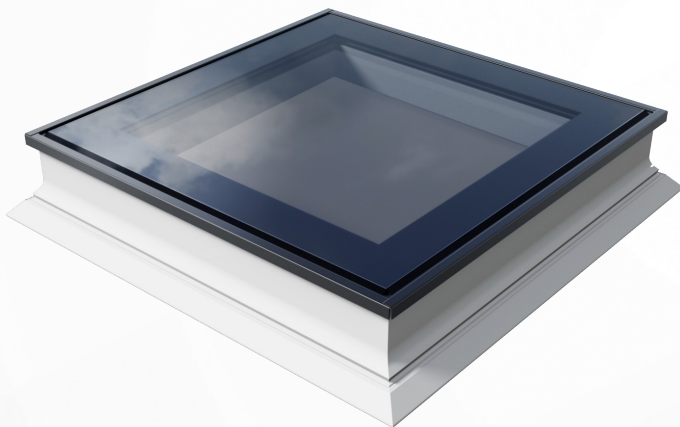

PGX A1

NON - OPENING

Uw = 0,99 W/m²K*

GLAZING UNIT

Ug = 1,0 W/m²K

10 years
*
GUARANTEE
FOR WINDOWS

5 years
*
GUARANTEE
FOR GLASS

GLAZING

single chamber glazing unit
noble gas - argon
warm spacer
low emission coat
outer toughened pane
laminated inner pane

6H/18/44.2T (AR)

PROFILE TYPE

multi-chamber pvc profile in white colour,
resistant to influence of atmospheric factors,
filled with polyurethane foam

outside covering in RAL 7022

ROOF PITCH 2°-15°

ACCESSORIES

It is possible to order a roller shutter
for flat roof windows

Standard dimensions:

size symbol	01P	02P	12P	03P	04P	05P	06P	07P	08P	09P	10P	11P
width x height [cm]	60×60	90×60	120×60	70×70	80×80	90×90	120×90	100×100	150×100	120×120	140×140	220×120
PGX A1	✓	✓	✓	✓	✓	✓	✓	✓	✓	✓	✓	✓